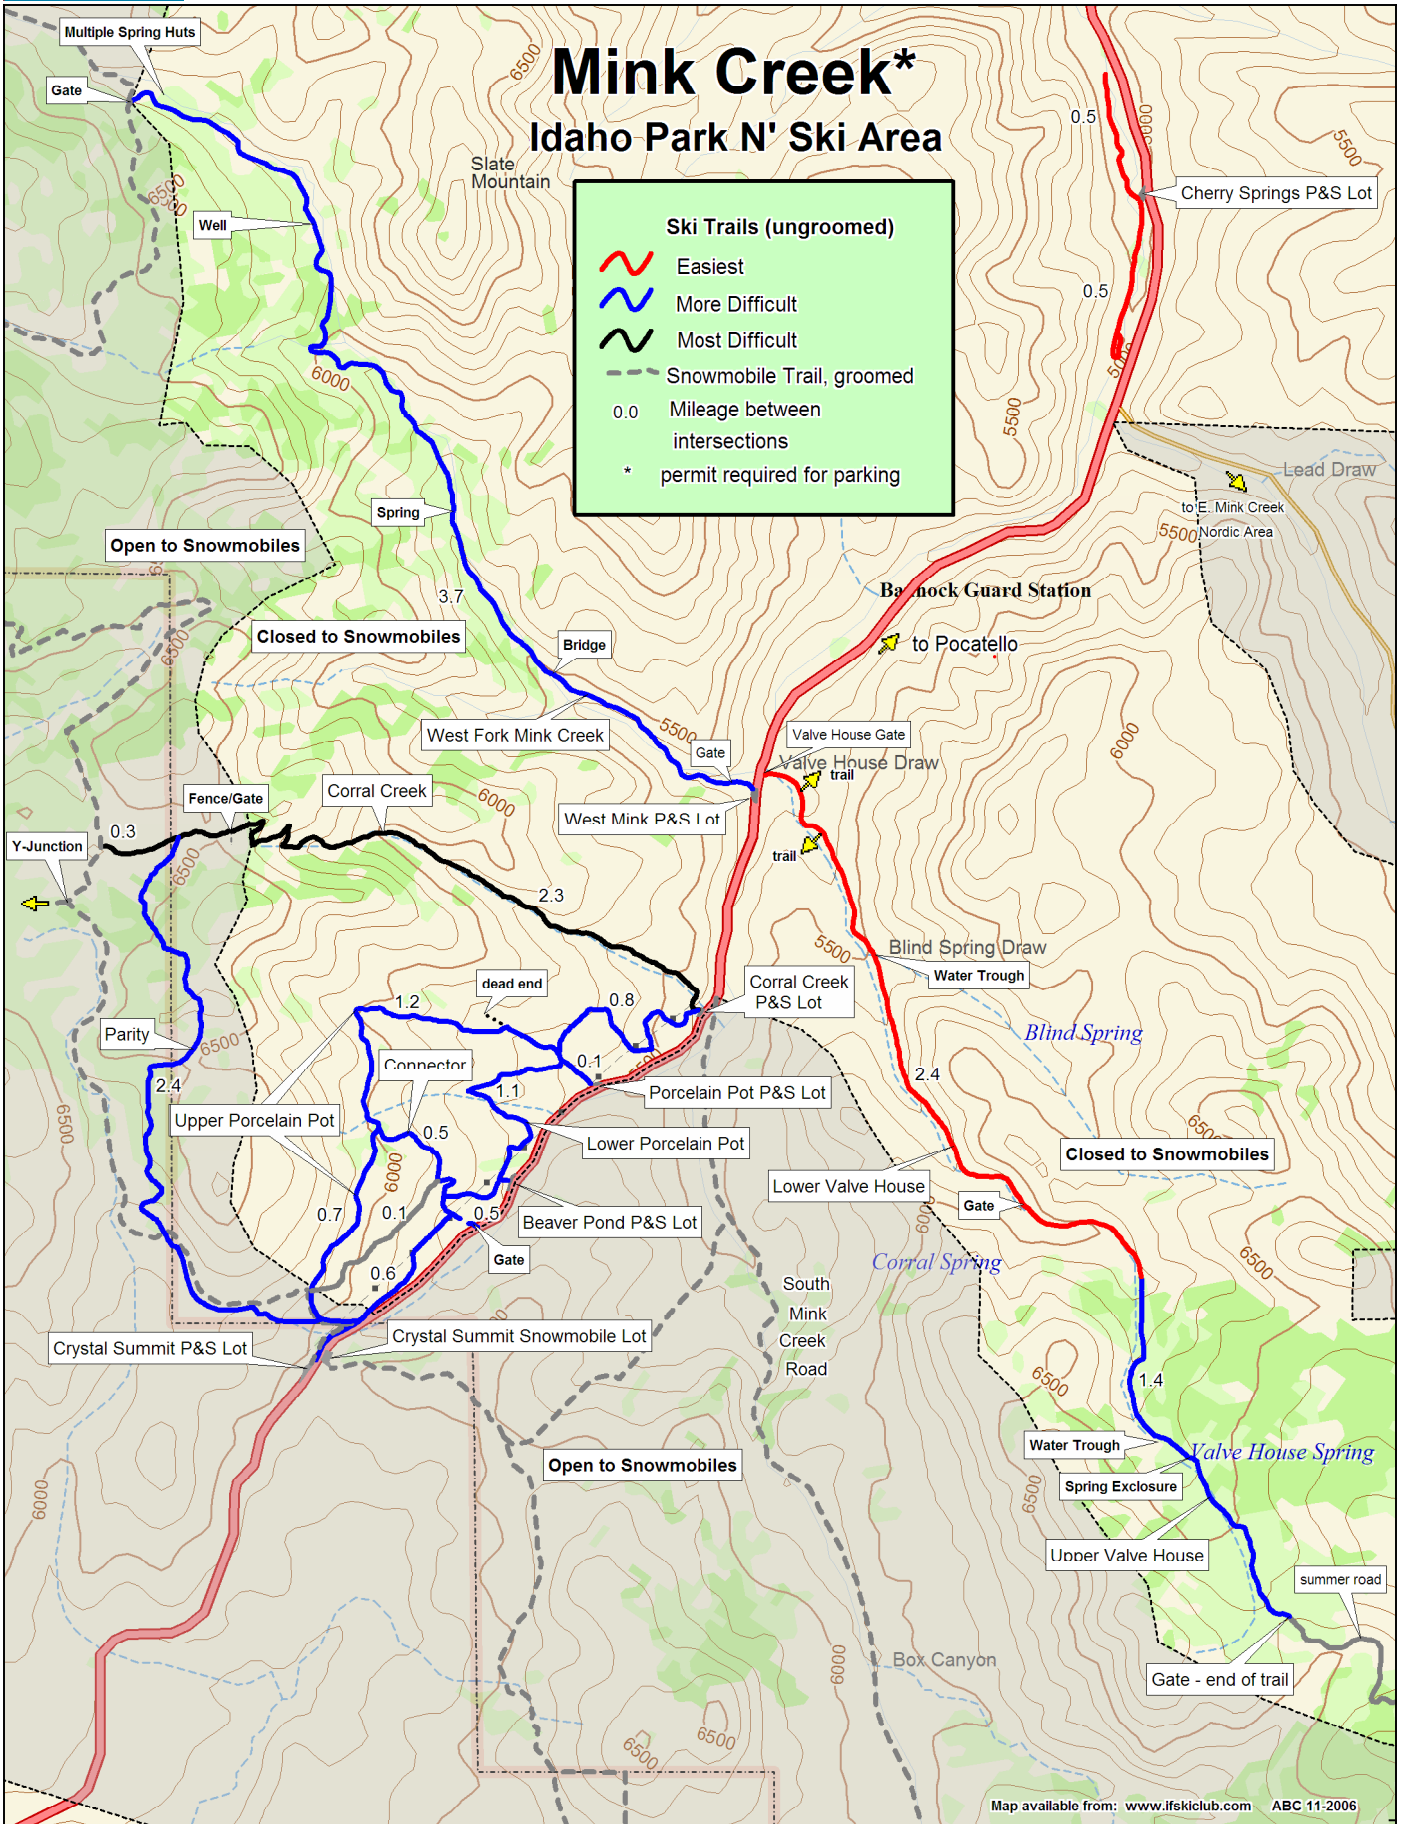

Mink Creek*

Idaho Park N' Ski Area

Ski Trails (ungroomed)

- ~ Easiest
- ~ More Difficult
- ~ Most Difficult
- - - Snowmobile Trail, groomed
- 0.0 Mileage between intersections
- * permit required for parking

Map available from: www.ifskiclub.com ABC 11-2006