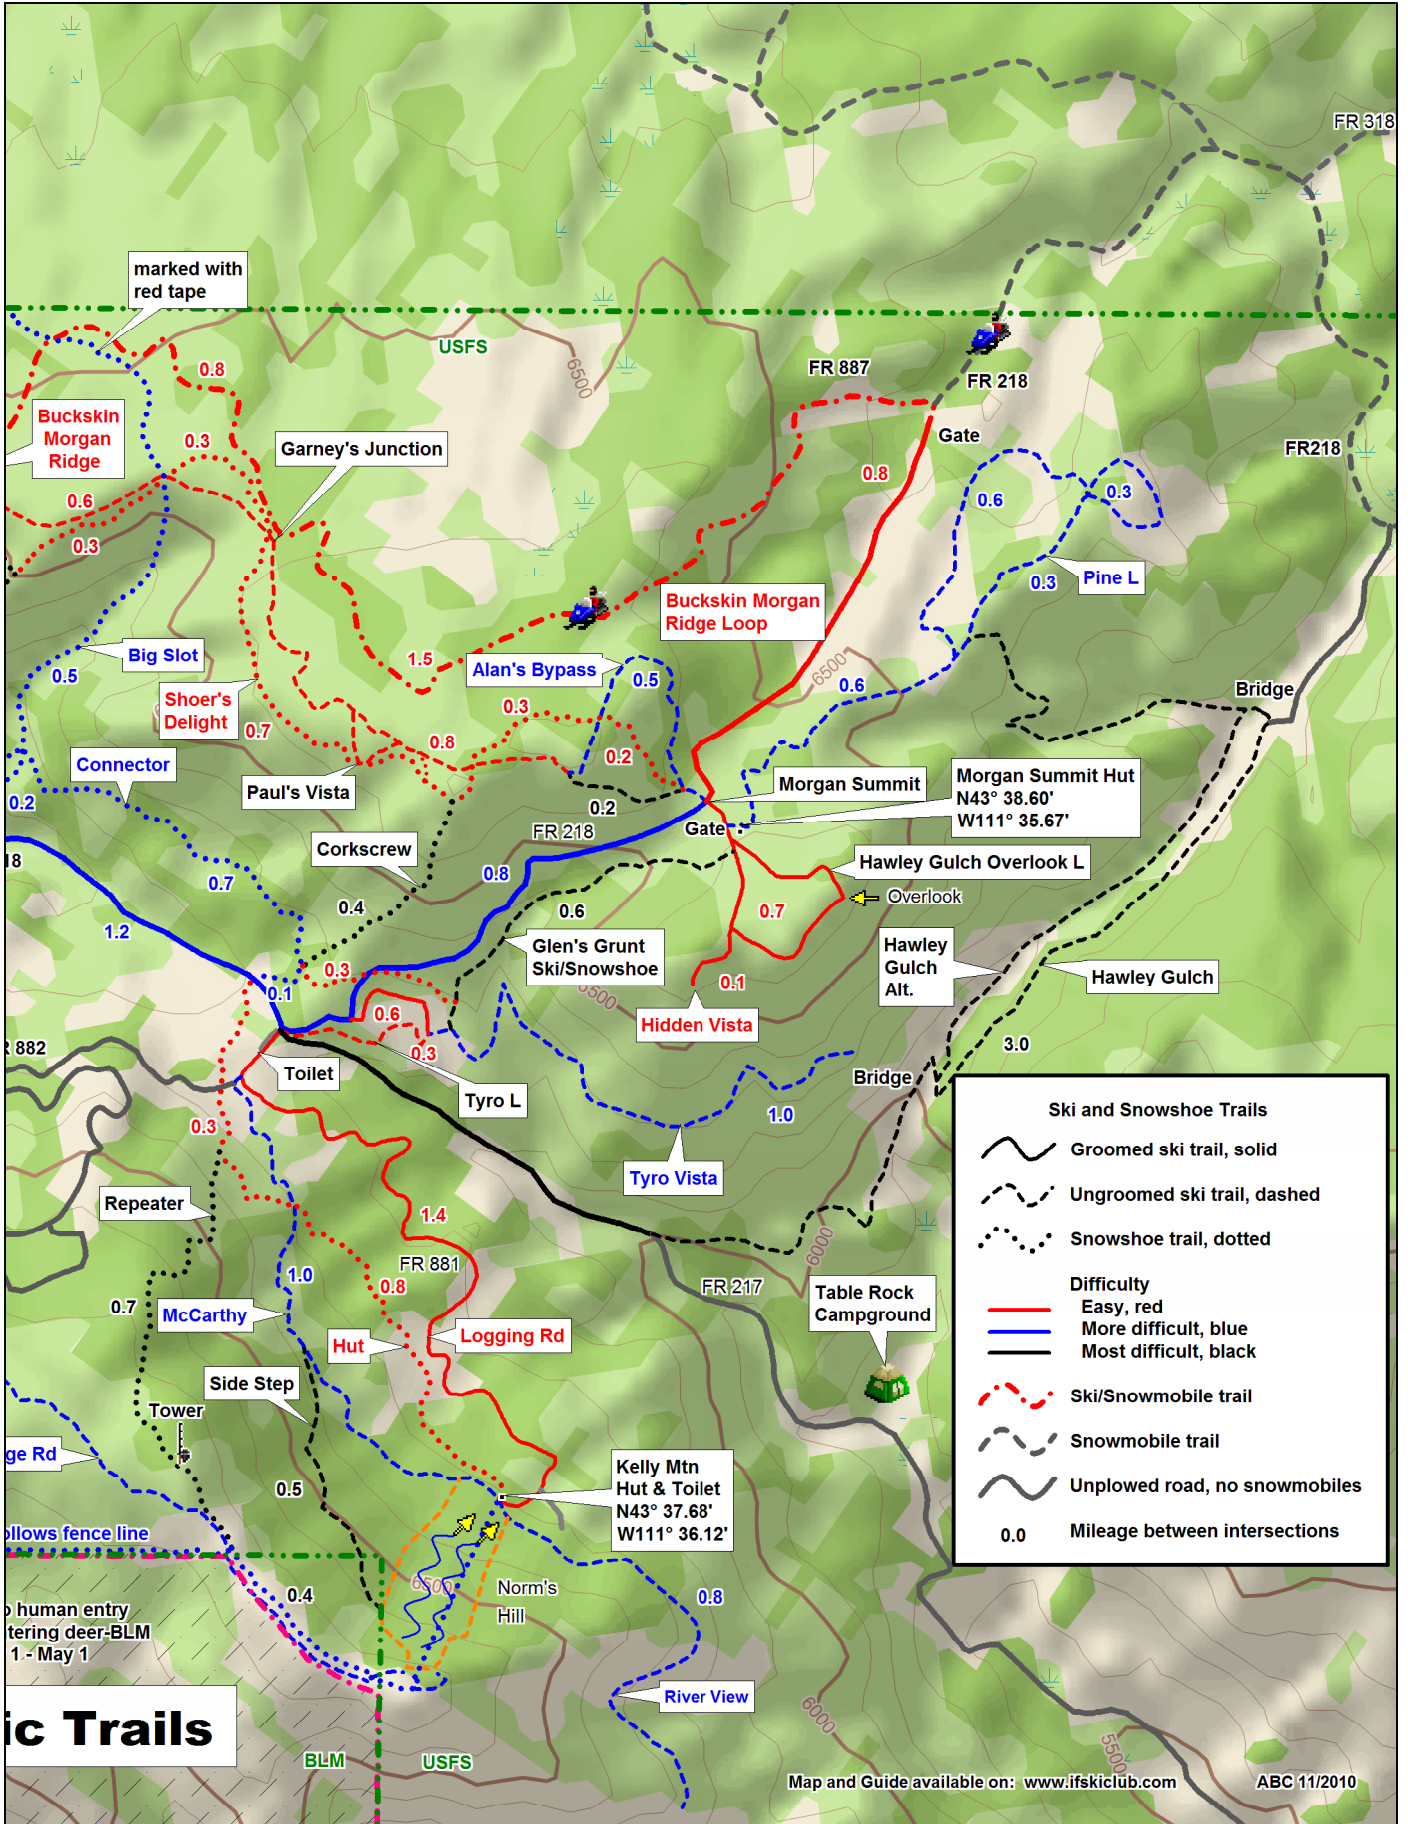

Data use subject to license.

© DeLorme. XMap® 6.

www.delorme.com

Ski and Snowshoe Trails

- Groomed ski trail, solid
- Ungroomed ski trail, dashed
- Snowshoe trail, dotted

Difficulty

- Easy, red
- More difficult, blue
- Most difficult, black

Trail Types

- Ski/Snowmobile trail
- Snowmobile trail
- Unplowed road, no snowmobiles

0.0 Mileage between intersections

ic Trails

Data use subject to license.
 © DeLorme. XMap® 6.
 www.delorme.com

Map and Guide available on: www.ifskiclub.com ABC 11/2010