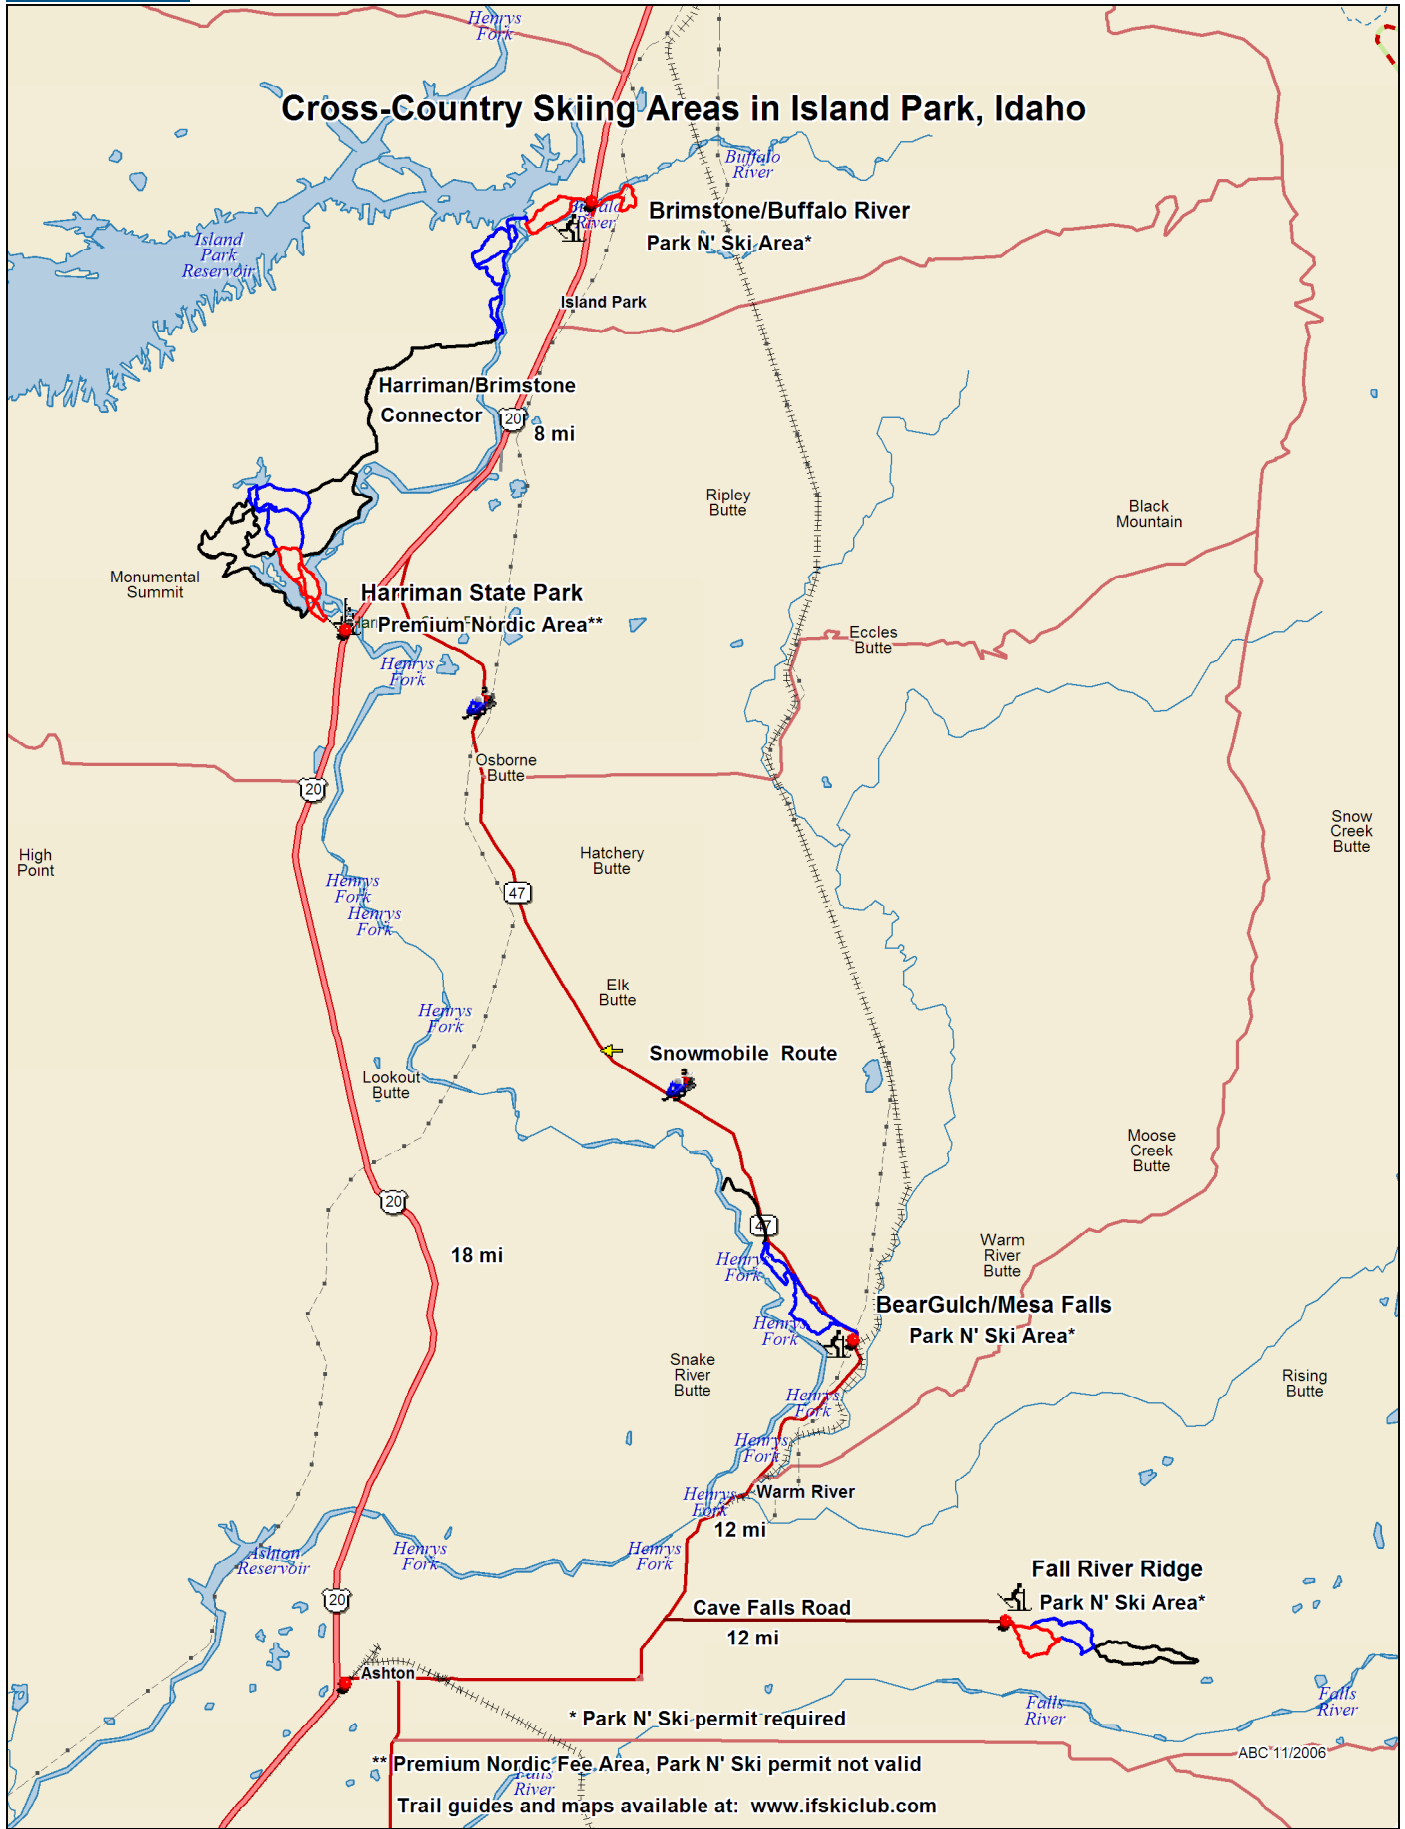

Cross-Country Skiing Areas in Island Park, Idaho

* Park N' Ski-permit required

** Premium Nordic Fee Area, Park N' Ski permit not valid

Trail guides and maps available at: www.ifskiclub.com

Data use subject to license.

© 2006 DeLorme. Topo USA® 6.0.

www.delorme.com