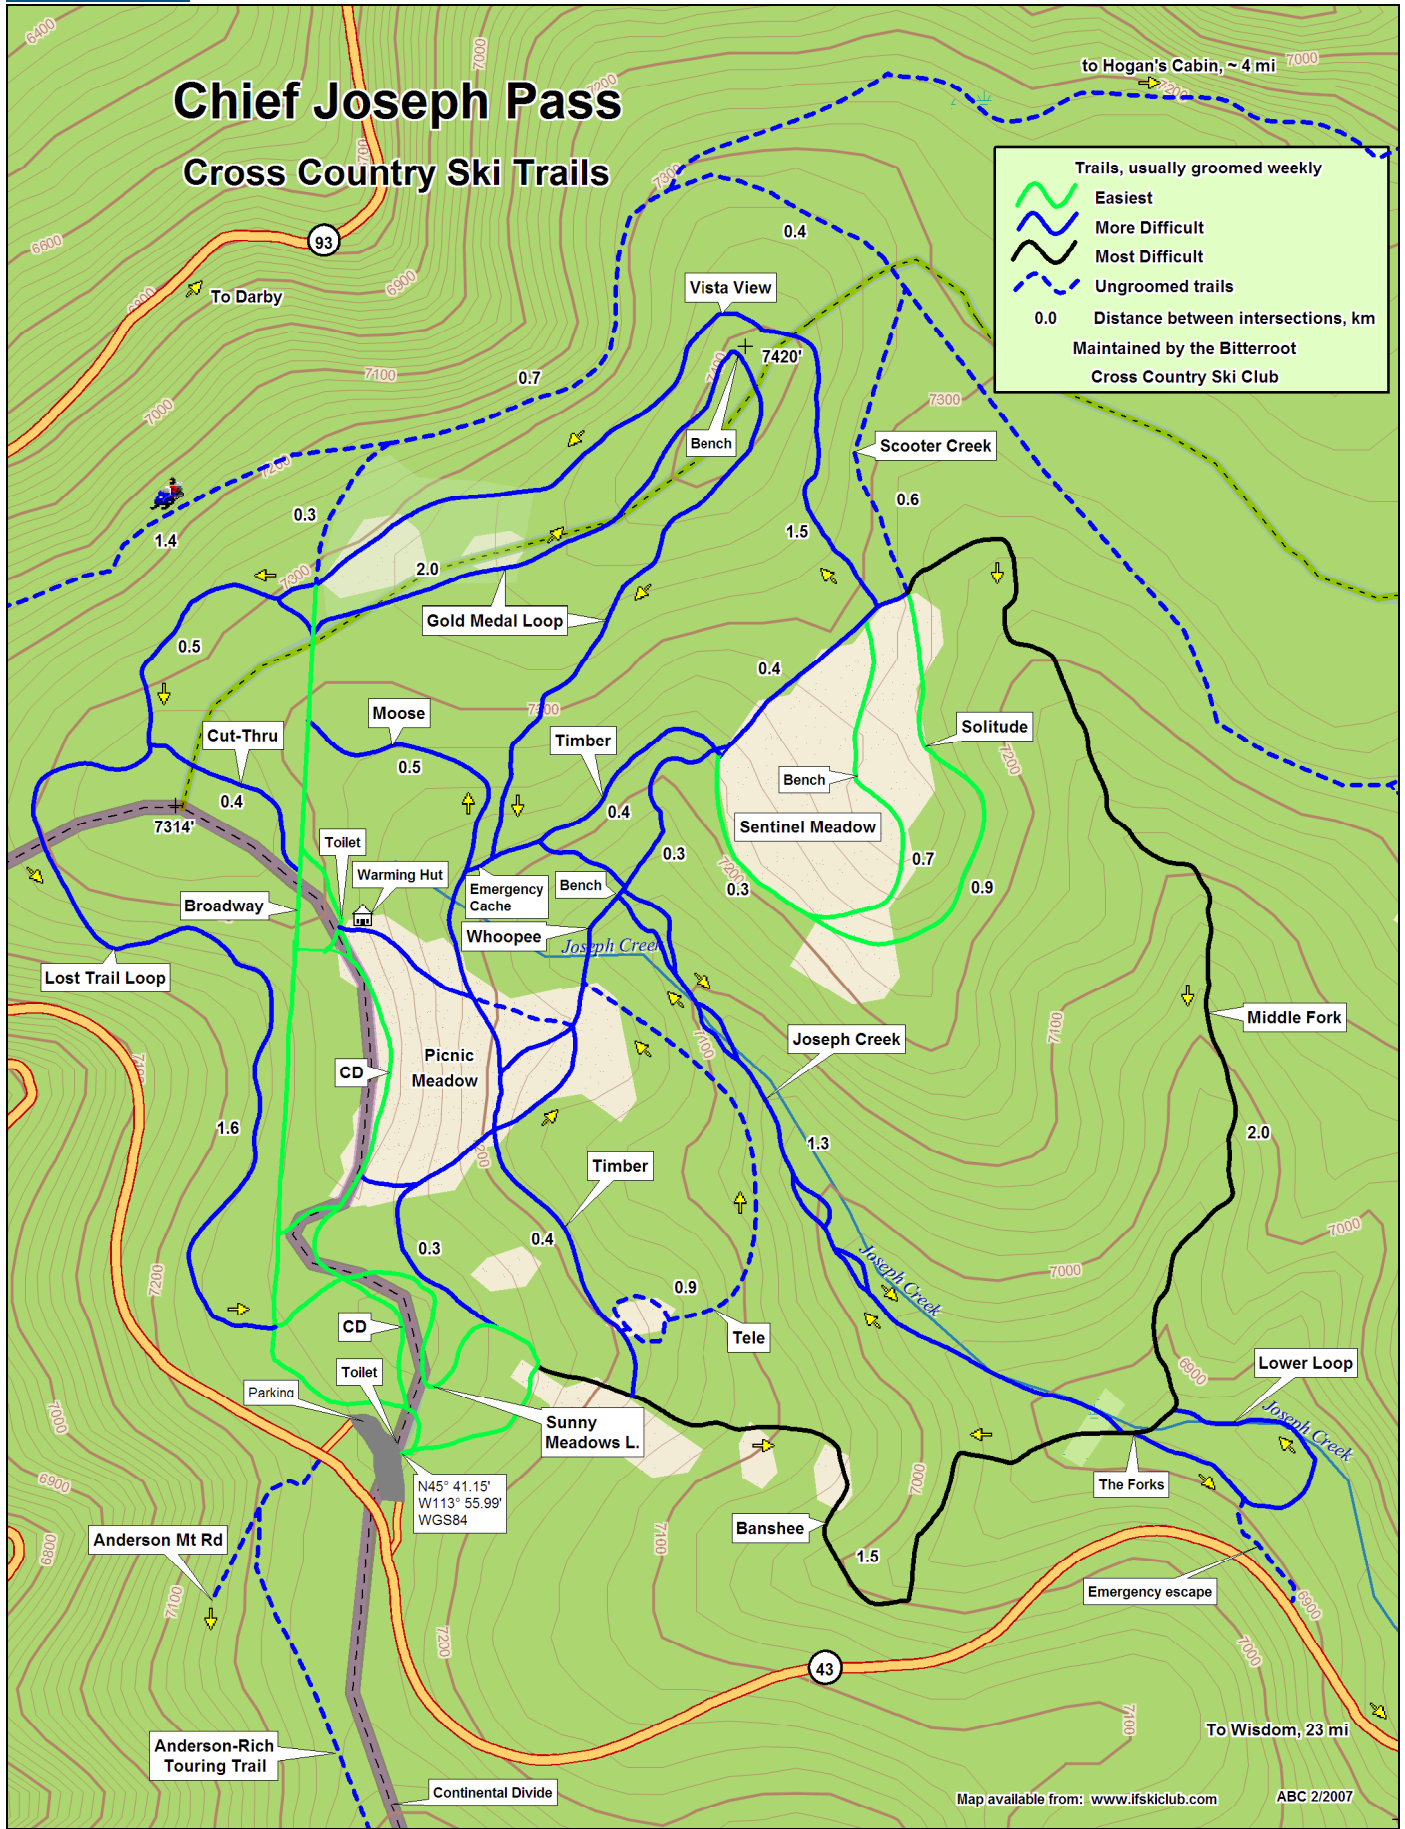

Chief Joseph Pass Cross Country Ski Trails

Trails, usually groomed weekly

-  Easiest
-  More Difficult
-  Most Difficult
-  Ungroomed trails

0.0 Distance between intersections, km
Maintained by the Bitterroot Cross Country Ski Club

Data use subject to license.

© 2006 DeLorme. Topo USA® 6.0.

www.delorme.com

Map available from: www.lfskiclub.com

ABC 2/2007

Scale 1 : 12,800

1" = 1,066.7 ft

Data Zoom 14-0